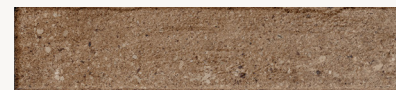

### SIZES

1x4 Herringbone

4" Hexagon

Wayne Tile  
Company

### COLORS

*Aria*

*Blu*

*Ecru*

*Muschio*

*Rugiada*

*White*

*Block Cotto*

*Block Dark*

*Block Pearl*

*Block Sand*

*Aloe*

*Aqua*

*Light*

*Mint*

*Sky*