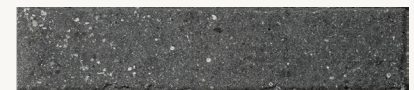

### SIZES

1x4 Herringbone

4" Hexagon

Wayne Tile  
Company

### COLORS

*Aria*

*Blu*

*Ecru*

*Muschio*

*Rugiada*

*White*

*Block Cotto*

*Block Dark*

*Block Pearl*

*Block Sand*

*Aloe*

*Aqua*

*Light*

*Mint*

*Sky*